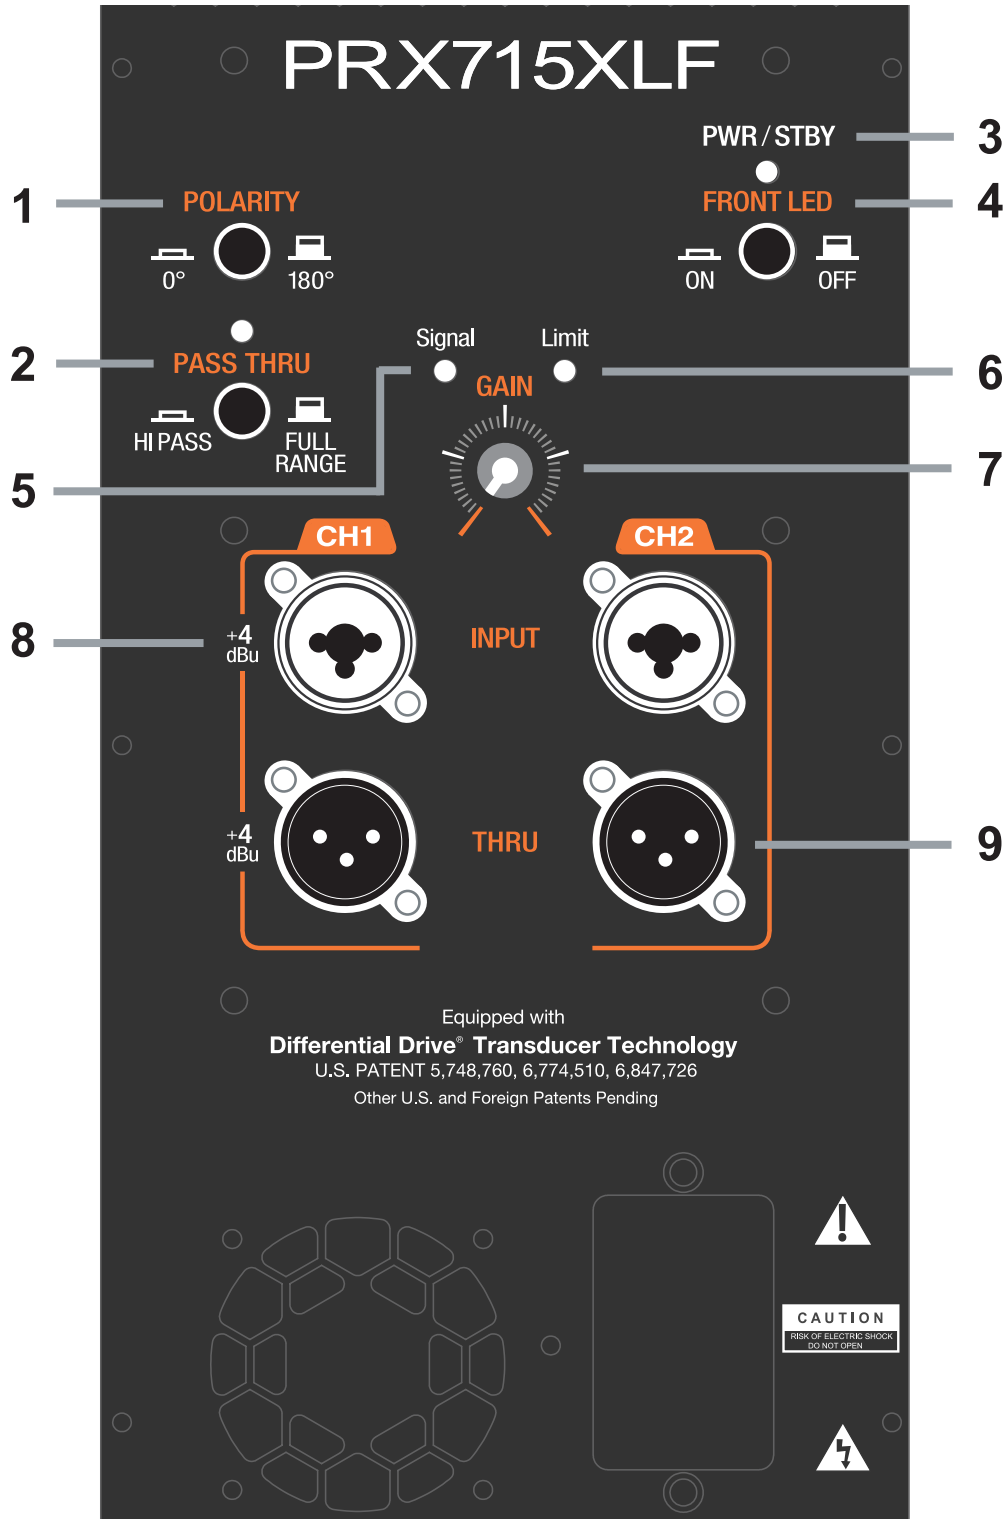

 3. FRONT LED - /

 4. SIGNAL - (),

 5. LIMIT -
 - DSP.
 6. GAIN - 1 (CH1) 2 (CH2).
 7. MIC/LINE - 1. 2

 8. GROUND LIFT - 2

 9. XLR - XLR 1/4"
 10. RCA - RCA.
 11. SPK SELECT -
 - 1, 1. 2,
 2. MIX, 1 2.
 12. THRU SELECT -
 - THRU. 1, THRU 1. 2,
 - THRU 2. MIX, THRU
 - 1 2 50/50. THRU GAIN,
 - GAIN
 13. THRU - XLR.

PRX700

PRX715XLF PRX718XLF:

-
1. POLARITY - 0° () 180° ().

 2. PASS THRU - (FULL RANGE), THRU (HI PASS). THRU (HI PASS), 24 / 120 .

 3. PWR/STBY -

 4. FRONT LED - /

 5. SIGNAL -

 6. LIMIT - DSP.