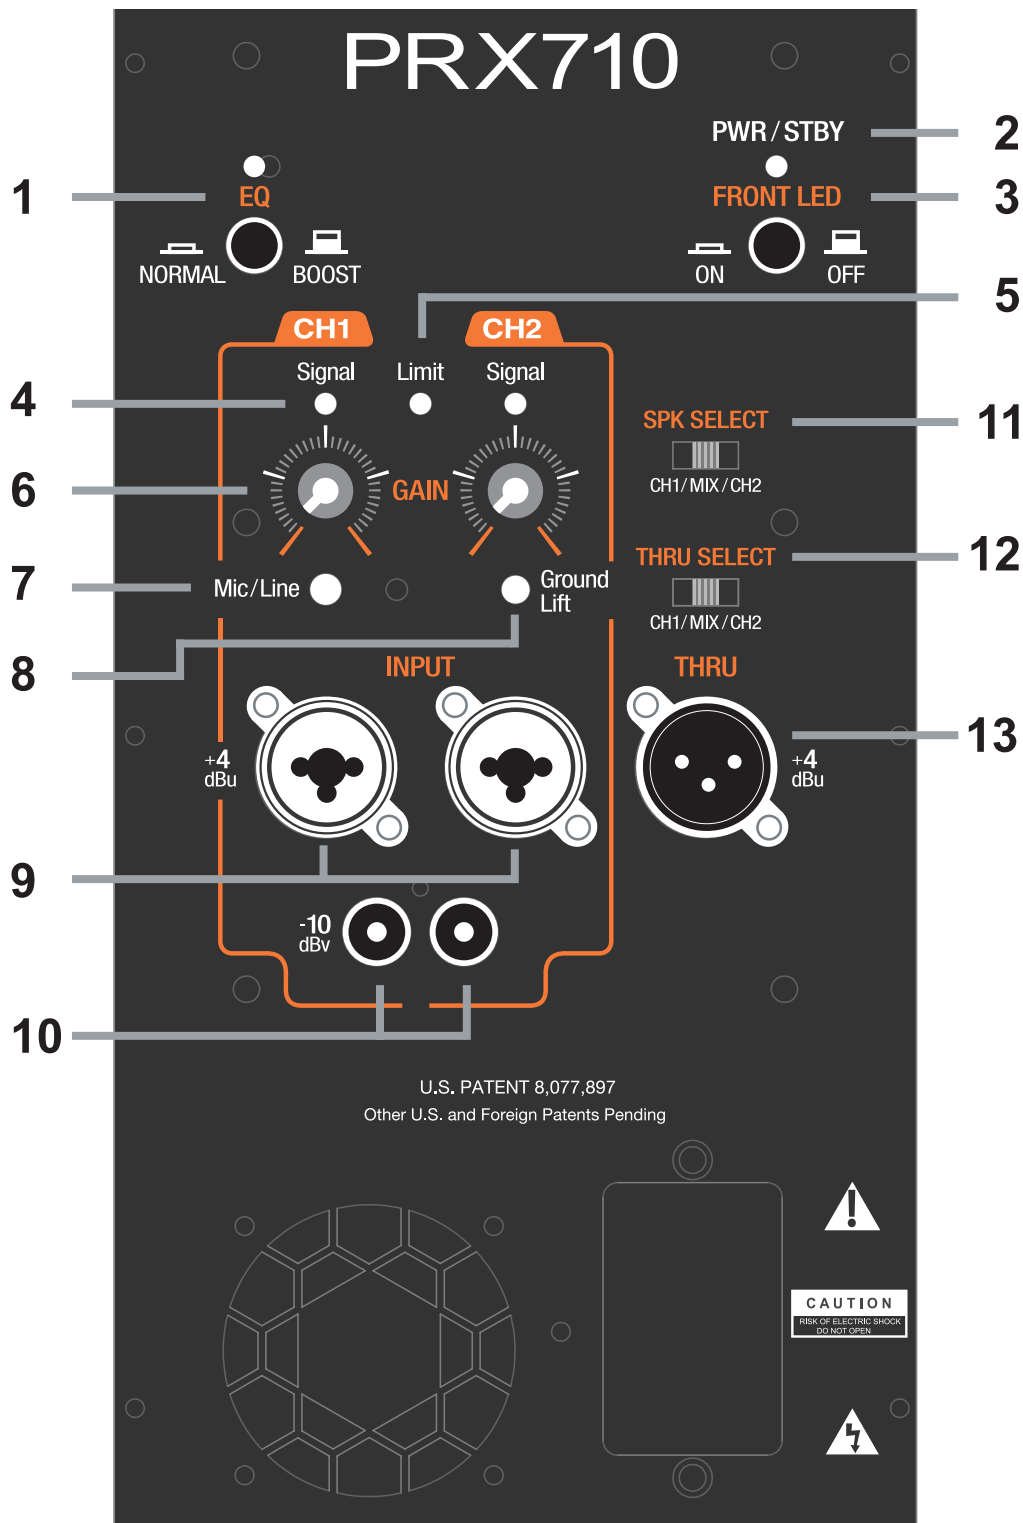

PRX700
PRX710, PRX712, PRX715, PRX725 PRX735: