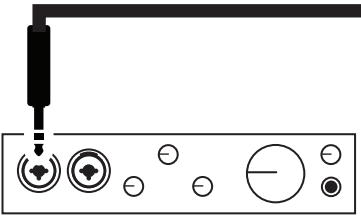

(XLR)

600 150

TRS

-25

Insert (Send & Receive)

Tone Beast.

+4

(XLR TRS)

XLR TRS (+4)
TRS 1/4"

IEC

TB12,

TB12

WA-2A

WA-2A TB12,
XLR

TB12

TB12