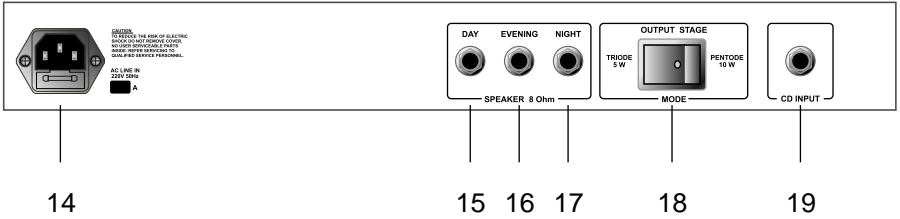

10 - LINE INPUT -

11 - VOLUME -

12 - STANDBY -

13 - POWER -

14 -

15 - **SPEAKER (DAY)** -

16 - **SPEAKER (EVENING)** -

17 - **SPEAKER (NIGHT)** -