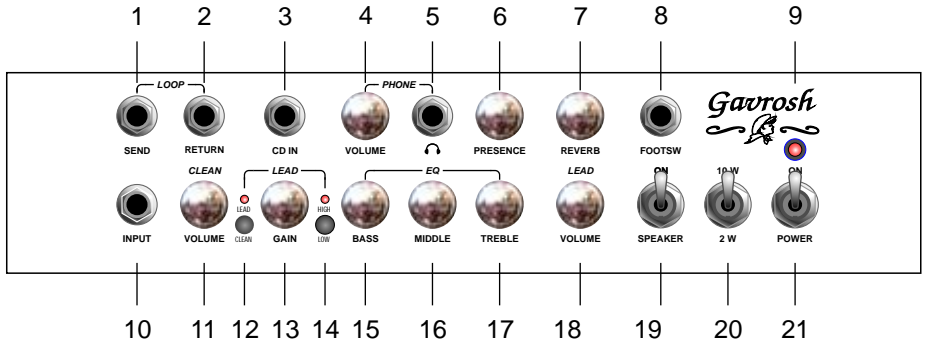

000 (017)

Gavrosh 12

Ламповый гитарный комбо-усилитель

YERASOV®

- 1.1
- 2.2
 -2
 -3
-4-5
- 3.6
- 4.6
- 5.7
- 6.7
- 7.8
- 8.9

1.

2.

Gavrosh 12- 2- -
 CLEAN VOLUME, LEAD
 GAIN, VOLUME LOW/HIGH,
 Clean/Lead,
 FOOTSWITCH. BASS,
 MIDDLE, TREBLE.
 PRESENCE.
 CD IN
 SEND/RETURN,
 2
 2/10 W,
 8
 4 12",
 " "

SPEAKER

1 - SEND -
 2 - RETURN -

3 - CD IN - CD
 4 - VOLUME -
 5 - VOLUME - LEAD
 6 - PRESENCE -

- 7 - REVERB -
- 8 - FOOTSW-
- 9 -
- 10 - INPUT -
- 11- VOLUME -
- 12 - CLEAN / LEAD
- 13 - GAIN -
- 14 - LOW / HIGH
- 15 - BASS -
- 16 - MIDDLE -
- 17 - TREBLE -
- 18 - VOLUME -
- 19 - SPEAKER -
- 20 - 10W/2W -
- 21 - POWER -